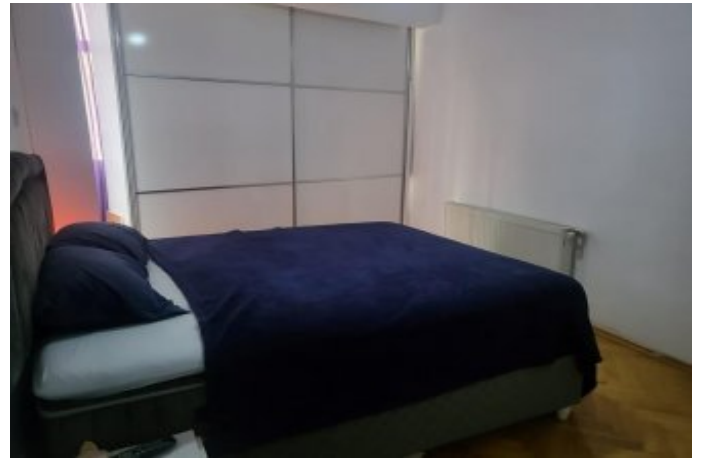

İlan No:f-900267-156